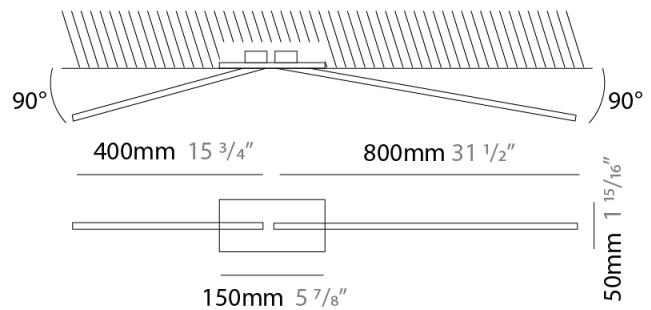

GENERAL

Series: Spillo
 Subseries: Spillo 2 Rod
 Brand: Icone
 Division: Design
 Mounting Type: Recessed
 Mounting Location: Wall
 Subcategory: Ambient

PHYSICAL

Shape: Rectangle
 Width (mm): 33
 Width (in): 1 ⁵/₁₆
 Height (mm): 750
 Height (in): 29 ¹/₂
 Min. Recessing Depth (mm): 30
 Min. Recessing Depth (in): 1 ³/₁₆
 Light Distribution: Adjustable
[Fixture Finish: WHI / BLK / CHR / BGD](#)
 Fixture Material: Brass

GENERAL

Series: Spillo
 Subseries: Spillo 2 Rod
 Brand: Icone
 Division: Design
 Mounting Type: Recessed
 Mounting Location: Wall
 Subcategory: Ambient

PHYSICAL

Shape: Rectangle
 Width (mm): 33
 Width (in): 1 ⁵/₁₆
 Height (mm): 1150
 Height (in): 45 ¹/₄
 Min. Recessing Depth (mm): 30
 Min. Recessing Depth (in): 1 ³/₁₆
 Light Distribution: Adjustable
[Fixture Finish: WHI / BLK / CHR / BGD](#)
 Fixture Material: Brass

GENERAL

Series: Spillo
 Subseries: Spillo 2 Rod
 Brand: Icone
 Division: Design
 Mounting Type: Recessed
 Mounting Location: Ceiling
 Subcategory: Ambient

PHYSICAL

Shape: Rectangle
 Length (mm): 50
 Length (in): 1 ¹⁵/₁₆
 Width (mm): 1200
 Width (in): 47 ¹/₄
 Height (mm): 800
 Height (in): 31 ¹/₂
 Light Distribution: Adjustable
 Fixture Finish: WHI / BLK / CHR / BGD
 Fixture Material: Brass

LED

Color Temperature (°K): 2700 / 3000
 Nominal Lumen (lm): 1320
 CRI: >90 CRI
 Lamp Life (hrs): 50000

OPTICAL

Adjustability: Tilt 90°

RATINGS AND CERTIFICATIONS

Certified By: Certified for North American Standards
 IP rating: IP20