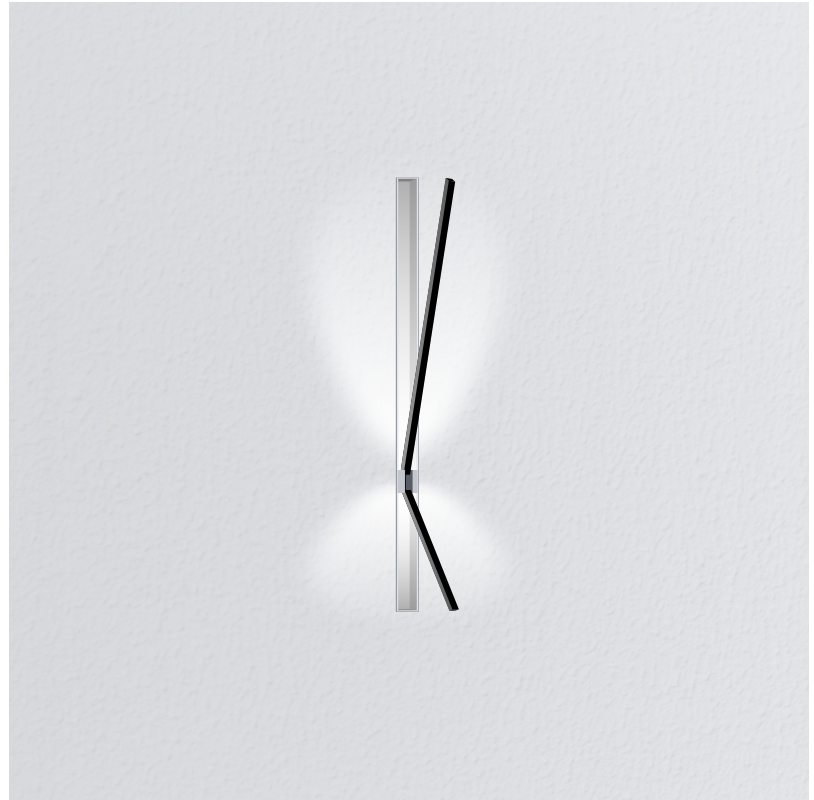

GENERAL

Series: Spillo
 Subseries: Spillo 2 Rod
 Brand: Icone
 Division: Design
 Mounting Type: Recessed
 Mounting Location: Wall
 Subcategory: Ambient

PHYSICAL

Shape: Rectangle
 Width (mm): 33
 Width (in): 1 ⁵/₁₆
 Height (mm): 750
 Height (in): 29 ¹/₂
 Min. Recessing Depth (mm): 30
 Min. Recessing Depth (in): 1 ³/₁₆
 Light Distribution: Adjustable
[Fixture Finish: WHI / BLK / CHR / BGD](#)
 Fixture Material: Brass

LED

[Color Temperature \(°K\): 2700 / 3000](#)
 Nominal Lumen (lm): 770
 CRI: >90 CRI
 Lamp Life (hrs): 50000

OPTICAL

Adjustability: Tilt 90°

RATINGS AND CERTIFICATIONS

Certified By: Certified for North American Standards
 IP rating: IP20

GENERAL

Series: Spillo
 Subseries: Spillo 2 Rod
 Brand: Icone
 Division: Design
 Mounting Type: Recessed
 Mounting Location: Wall
 Subcategory: Ambient

PHYSICAL

Shape: Rectangle
 Width (mm): 33
 Width (in): 1 ⁵/₁₆
 Height (mm): 1150
 Height (in): 45 ¹/₄
 Min. Recessing Depth (mm): 30
 Min. Recessing Depth (in): 1 ³/₁₆
 Light Distribution: Adjustable
[Fixture Finish: WHI / BLK / CHR / BGD](#)
 Fixture Material: Brass