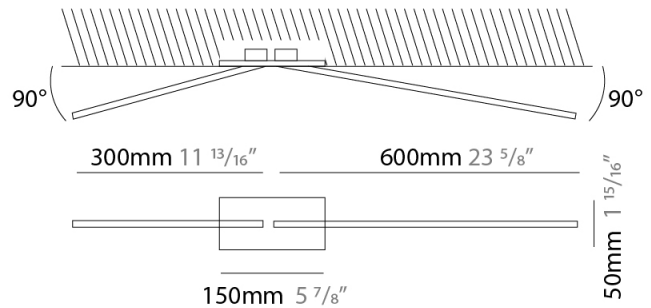

GENERAL

Series: Spillo
 Subseries: Spillo 2 Rod
 Brand: Icone
 Division: Design
 Mounting Type: Recessed
 Mounting Location: Wall
 Subcategory: Ambient

PHYSICAL

Shape: Rectangle
 Width (mm): 33
 Width (in): 1 ⁵/₁₆
 Height (mm): 750
 Height (in): 29 ¹/₂
 Min. Recessing Depth (mm): 30
 Min. Recessing Depth (in): 1 ³/₁₆
 Light Distribution: Adjustable
[Fixture Finish: WHI / BLK / CHR / BGD](#)
 Fixture Material: Brass

GENERAL

Series: Spillo
 Subseries: Spillo 2 Rod
 Brand: Icone
 Division: Design
 Mounting Type: Recessed
 Mounting Location: Ceiling
 Subcategory: Ambient

PHYSICAL

Shape: Rectangle
 Length (mm): 50
 Length (in): 1 ¹⁵/₁₆
 Width (mm): 900
 Width (in): 35 ⁷/₁₆
 Height (mm): 600
 Height (in): 23 ⁵/₈
 Light Distribution: Adjustable
 Fixture Finish: WHI / BLK / CHR / BGD
 Fixture Material: Brass

LED

Color Temperature (°K): 2700 / 3000
 Nominal Lumen (lm): 990
 CRI: >90 CRI
 Lamp Life (hrs): 50000

OPTICAL

Adjustability: Tilt 90°

RATINGS AND CERTIFICATIONS

Certified By: Certified for North American Standards
 IP rating: IP20

GENERAL

Series: Spillo
 Subseries: Spillo 2 Rod
 Brand: Icone
 Division: Design
 Mounting Type: Recessed
 Mounting Location: Ceiling
 Subcategory: Ambient

PHYSICAL

Shape: Rectangle
 Length (mm): 50
 Length (in): 1 ¹⁵/₁₆
 Width (mm): 1200
 Width (in): 47 ¹/₄
 Height (mm): 800
 Height (in): 31 ¹/₂
 Light Distribution: Adjustable
 Fixture Finish: WHI / BLK / CHR / BGD
 Fixture Material: Brass