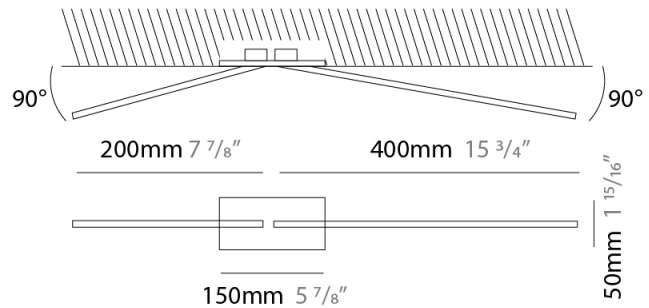

GENERAL

Series: Spillo
 Subseries: Spillo 2 Rod
 Brand: Icone
 Division: Design
 Mounting Type: Recessed
 Mounting Location: Wall
 Subcategory: Ambient

PHYSICAL

Shape: Rectangle
 Width (mm): 33
 Width (in): 1 ⁵/₁₆
 Height (mm): 750
 Height (in): 29 ¹/₂
 Min. Recessing Depth (mm): 30
 Min. Recessing Depth (in): 1 ³/₁₆
 Light Distribution: Adjustable
[Fixture Finish: WHI / BLK / CHR / BGD](#)
 Fixture Material: Brass

GENERAL

Series: Spillo
 Subseries: Spillo 2 Rod
 Brand: Icone
 Division: Design
 Mounting Type: Recessed
 Mounting Location: Wall
 Subcategory: Ambient

PHYSICAL

Shape: Rectangle
 Width (mm): 33
 Width (in): 1 ⁵/₁₆
 Height (mm): 1150
 Height (in): 45 ¹/₄
 Min. Recessing Depth (mm): 30
 Min. Recessing Depth (in): 1 ³/₁₆
 Light Distribution: Adjustable
[Fixture Finish: WHI / BLK / CHR / BGD](#)
 Fixture Material: Brass

GENERAL

Series: Spillo
 Subseries: Spillo 2 Rod
 Brand: Icone
 Division: Design
 Mounting Type: Recessed
 Mounting Location: Ceiling
 Subcategory: Ambient

PHYSICAL

Shape: Rectangle
 Length (mm): 50
 Length (in): 1 ¹⁵/₁₆
 Width (mm): 600
 Width (in): 23 ⁵/₆
 Height (mm): 400
 Height (in): 15 ³/₄
 Light Distribution: Adjustable
 Fixture Finish: WHI / BLK / CHR / BGD
 Fixture Material: Brass

LED

Color Temperature (°K): 2700 / 3000
 Nominal Lumen (lm): 660
 CRI: >90 CRI
 Lamp Life (hrs): 50000

OPTICAL

Adjustability: Tilt 90°

RATINGS AND CERTIFICATIONS

Certified By: Certified for North American Standards
 IP rating: IP20