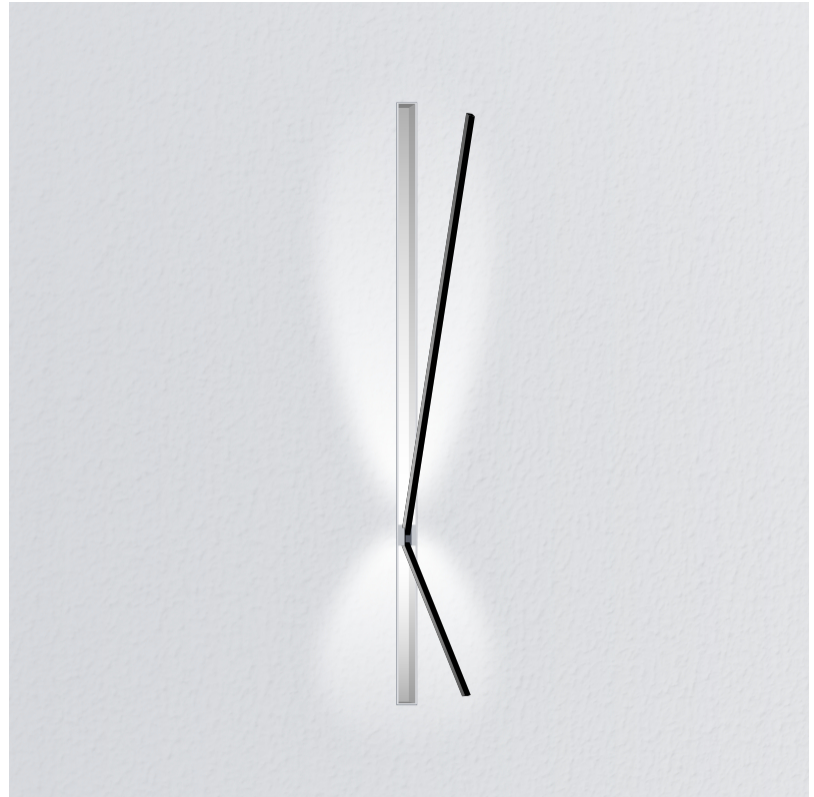

GENERAL

Series: Spillo
 Subseries: Spillo 2 Rod
 Brand: Icone
 Division: Design
 Mounting Type: Recessed
 Mounting Location: Wall
 Subcategory: Ambient

PHYSICAL

Shape: Rectangle
 Width (mm): 33
 Width (in): 1 ⁵/₁₆
 Height (mm): 750
 Height (in): 29 ¹/₂
 Min. Recessing Depth (mm): 30
 Min. Recessing Depth (in): 1 ³/₁₆
 Light Distribution: Adjustable
[Fixture Finish: WHI / BLK / CHR / BGD](#)
 Fixture Material: Brass

GENERAL

Series: Spillo
 Subseries: Spillo 2 Rod
 Brand: Icone
 Division: Design
 Mounting Type: Recessed
 Mounting Location: Wall
 Subcategory: Ambient

PHYSICAL

Shape: Rectangle
 Width (mm): 33
 Width (in): 1 ⁵/₁₆
 Height (mm): 1150
 Height (in): 45 ¹/₄
 Min. Recessing Depth (mm): 30
 Min. Recessing Depth (in): 1 ³/₁₆
 Light Distribution: Adjustable
[Fixture Finish: WHI / BLK / CHR / BGD](#)
 Fixture Material: Brass

LED

[Color Temperature \(°K\): 2700 / 3000](#)
 Nominal Lumen (lm): 1210
 CRI: >90 CRI
 Lamp Life (hrs): 50000

OPTICAL

Adjustability: Tilt 90°

RATINGS AND CERTIFICATIONS

Certified By: Certified for North American Standards
 IP rating: IP20