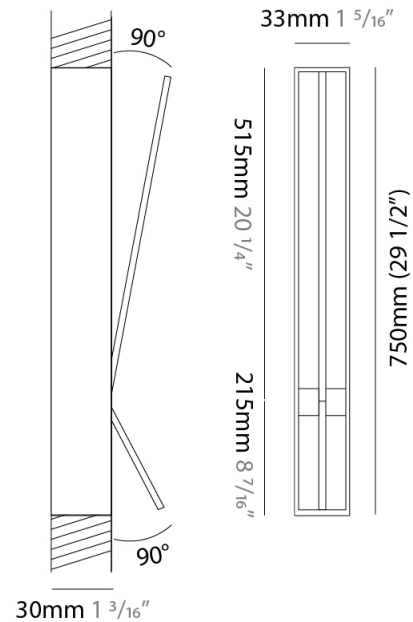

GENERAL

Series: Spillo
 Subseries: Spillo 2 Rod
 Brand: Icone
 Division: Design
 Mounting Type: Recessed
 Mounting Location: Wall
 Subcategory: Ambient

PHYSICAL

Shape: Rectangle
 Width (mm): 33
 Width (in): 1 ⁵/₁₆
 Height (mm): 750
 Height (in): 29 ¹/₂
 Min. Recessing Depth (mm): 30
 Min. Recessing Depth (in): 1 ³/₁₆
 Light Distribution: Adjustable
[Fixture Finish: WHI / BLK / CHR / BGD](#)
 Fixture Material: Brass

LED

[Color Temperature \(°K\): 2700 / 3000](#)
 Nominal Lumen (lm): 770
 CRI: >90 CRI
 Lamp Life (hrs): 50000

OPTICAL

Adjustability: Tilt 90°

RATINGS AND CERTIFICATIONS

Certified By: Certified for North American Standards
 IP rating: IP20

GENERAL

Series: Spillo
 Subseries: Spillo 2 Rod
 Brand: Icone
 Division: Design
 Mounting Type: Recessed
 Mounting Location: Wall
 Subcategory: Ambient

PHYSICAL

Shape: Rectangle
 Width (mm): 33
 Width (in): 1 ⁵/₁₆
 Height (mm): 1150
 Height (in): 45 ¹/₄
 Min. Recessing Depth (mm): 30
 Min. Recessing Depth (in): 1 ³/₁₆
 Light Distribution: Adjustable
[Fixture Finish: WHI / BLK / CHR / BGD](#)
 Fixture Material: Brass

GENERAL

Series: Spillo
 Subseries: Spillo 2 Rod
 Brand: Icone
 Division: Design
 Mounting Type: Recessed
 Mounting Location: Ceiling
 Subcategory: Ambient

PHYSICAL

Shape: Rectangle
 Length (mm): 50
 Length (in): 1 ¹⁵/₁₆
 Width (mm): 600
 Width (in): 23 ⁵/₆
 Height (mm): 400
 Height (in): 15 ³/₄
 Light Distribution: Adjustable
 Fixture Finish: WHI / BLK / CHR / BGD
 Fixture Material: Brass