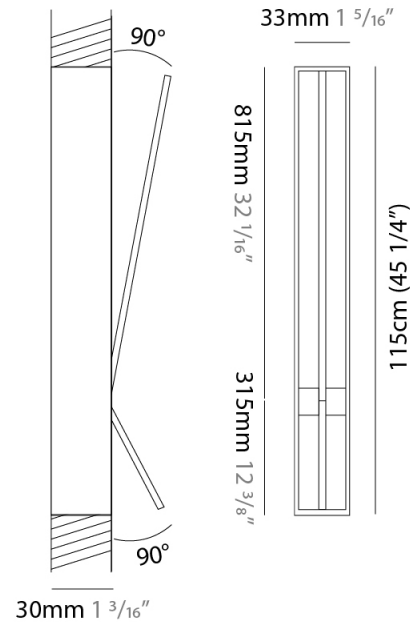

GENERAL

Series: Spillo
 Subseries: Spillo 2 Rod
 Brand: Icone
 Division: Design
 Mounting Type: Recessed
 Mounting Location: Wall
 Subcategory: Ambient

PHYSICAL

Shape: Rectangle
 Width (mm): 33
 Width (in): 1 ⁵/₁₆
 Height (mm): 750
 Height (in): 29 ¹/₂
 Min. Recessing Depth (mm): 30
 Min. Recessing Depth (in): 1 ³/₁₆
 Light Distribution: Adjustable
[Fixture Finish: WHI / BLK / CHR / BGD](#)
 Fixture Material: Brass

GENERAL

Series: Spillo
 Subseries: Spillo 2 Rod
 Brand: Icone
 Division: Design
 Mounting Type: Recessed
 Mounting Location: Wall
 Subcategory: Ambient

PHYSICAL

Shape: Rectangle
 Width (mm): 33
 Width (in): 1 ⁵/₁₆
 Height (mm): 1150
 Height (in): 45 ¹/₄
 Min. Recessing Depth (mm): 30
 Min. Recessing Depth (in): 1 ³/₁₆
 Light Distribution: Adjustable
[Fixture Finish: WHI / BLK / CHR / BGD](#)
 Fixture Material: Brass

LED

[Color Temperature \(°K\): 2700 / 3000](#)
 Nominal Lumen (lm): 1210
 CRI: >90 CRI
 Lamp Life (hrs): 50000

OPTICAL

Adjustability: Tilt 90°

RATINGS AND CERTIFICATIONS

Certified By: Certified for North American Standards
 IP rating: IP20

GENERAL

Series: Spillo
 Subseries: Spillo 2 Rod
 Brand: Icone
 Division: Design
 Mounting Type: Recessed
 Mounting Location: Ceiling
 Subcategory: Ambient

PHYSICAL

Shape: Rectangle
 Length (mm): 50
 Length (in): 1 ¹⁵/₁₆
 Width (mm): 600
 Width (in): 23 ⁵/₆
 Height (mm): 400
 Height (in): 15 ³/₄
 Light Distribution: Adjustable
 Fixture Finish: WHI / BLK / CHR / BGD
 Fixture Material: Brass